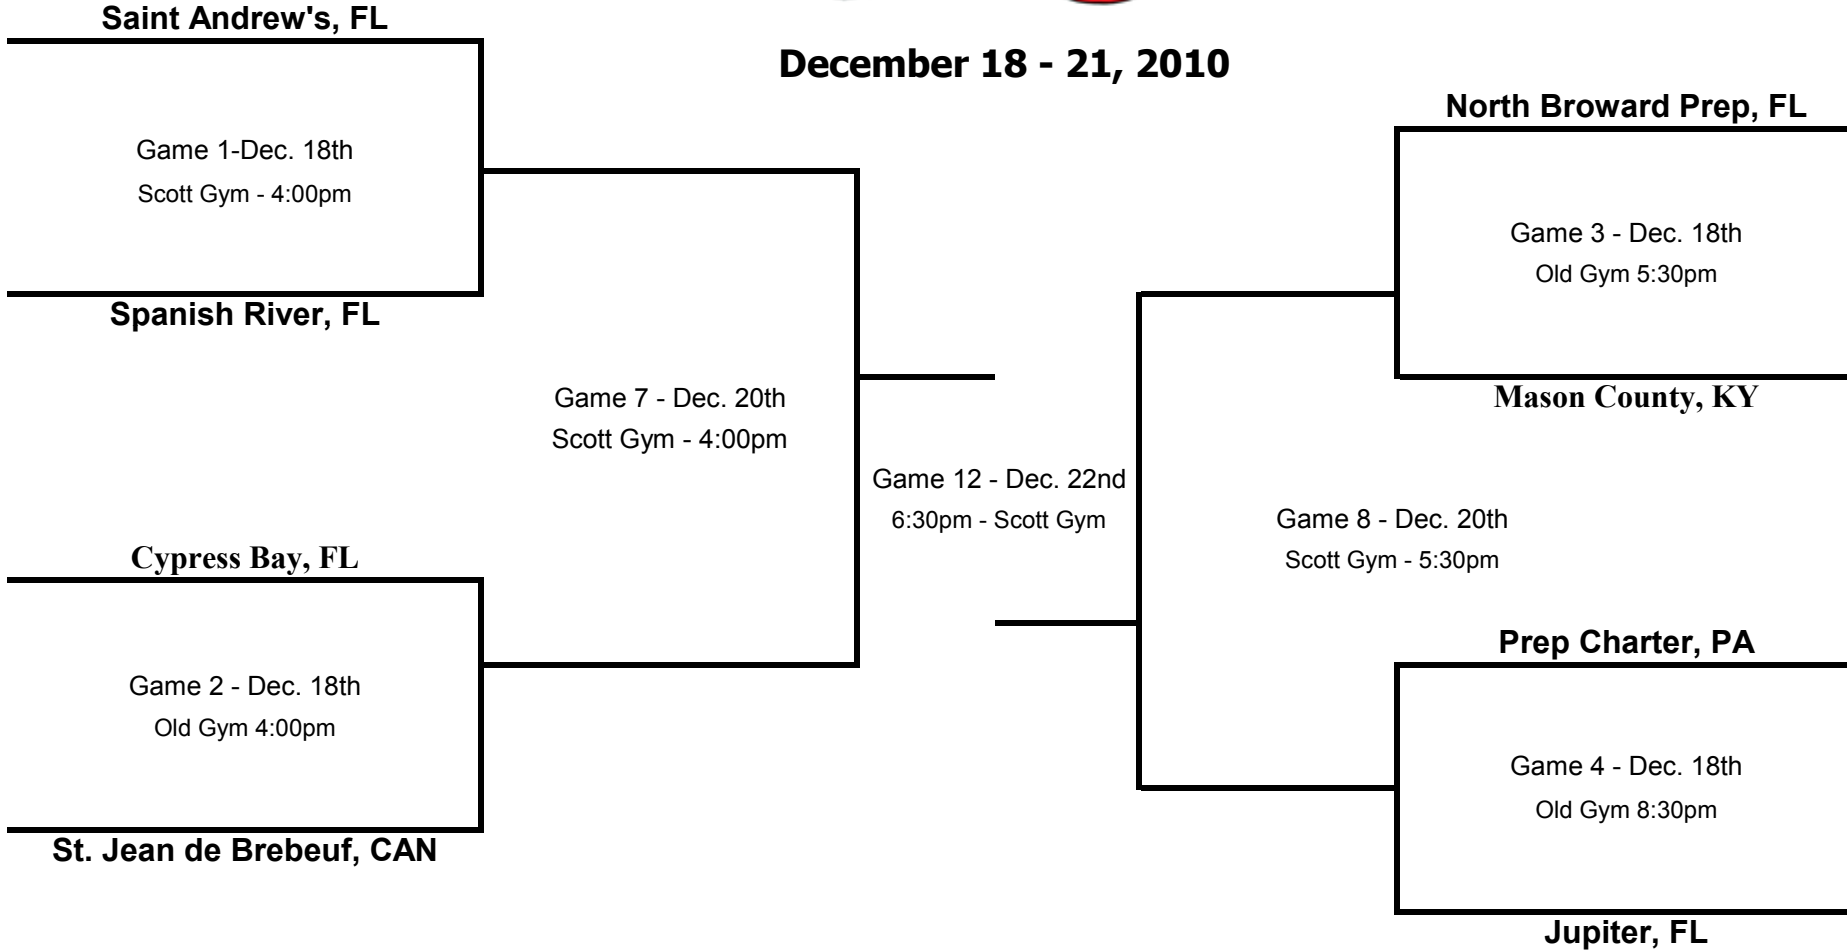

December 18 - 21, 2010

Champions

Top Team in Bracket is HOME team and wears White Uniforms

Consolation Brackets